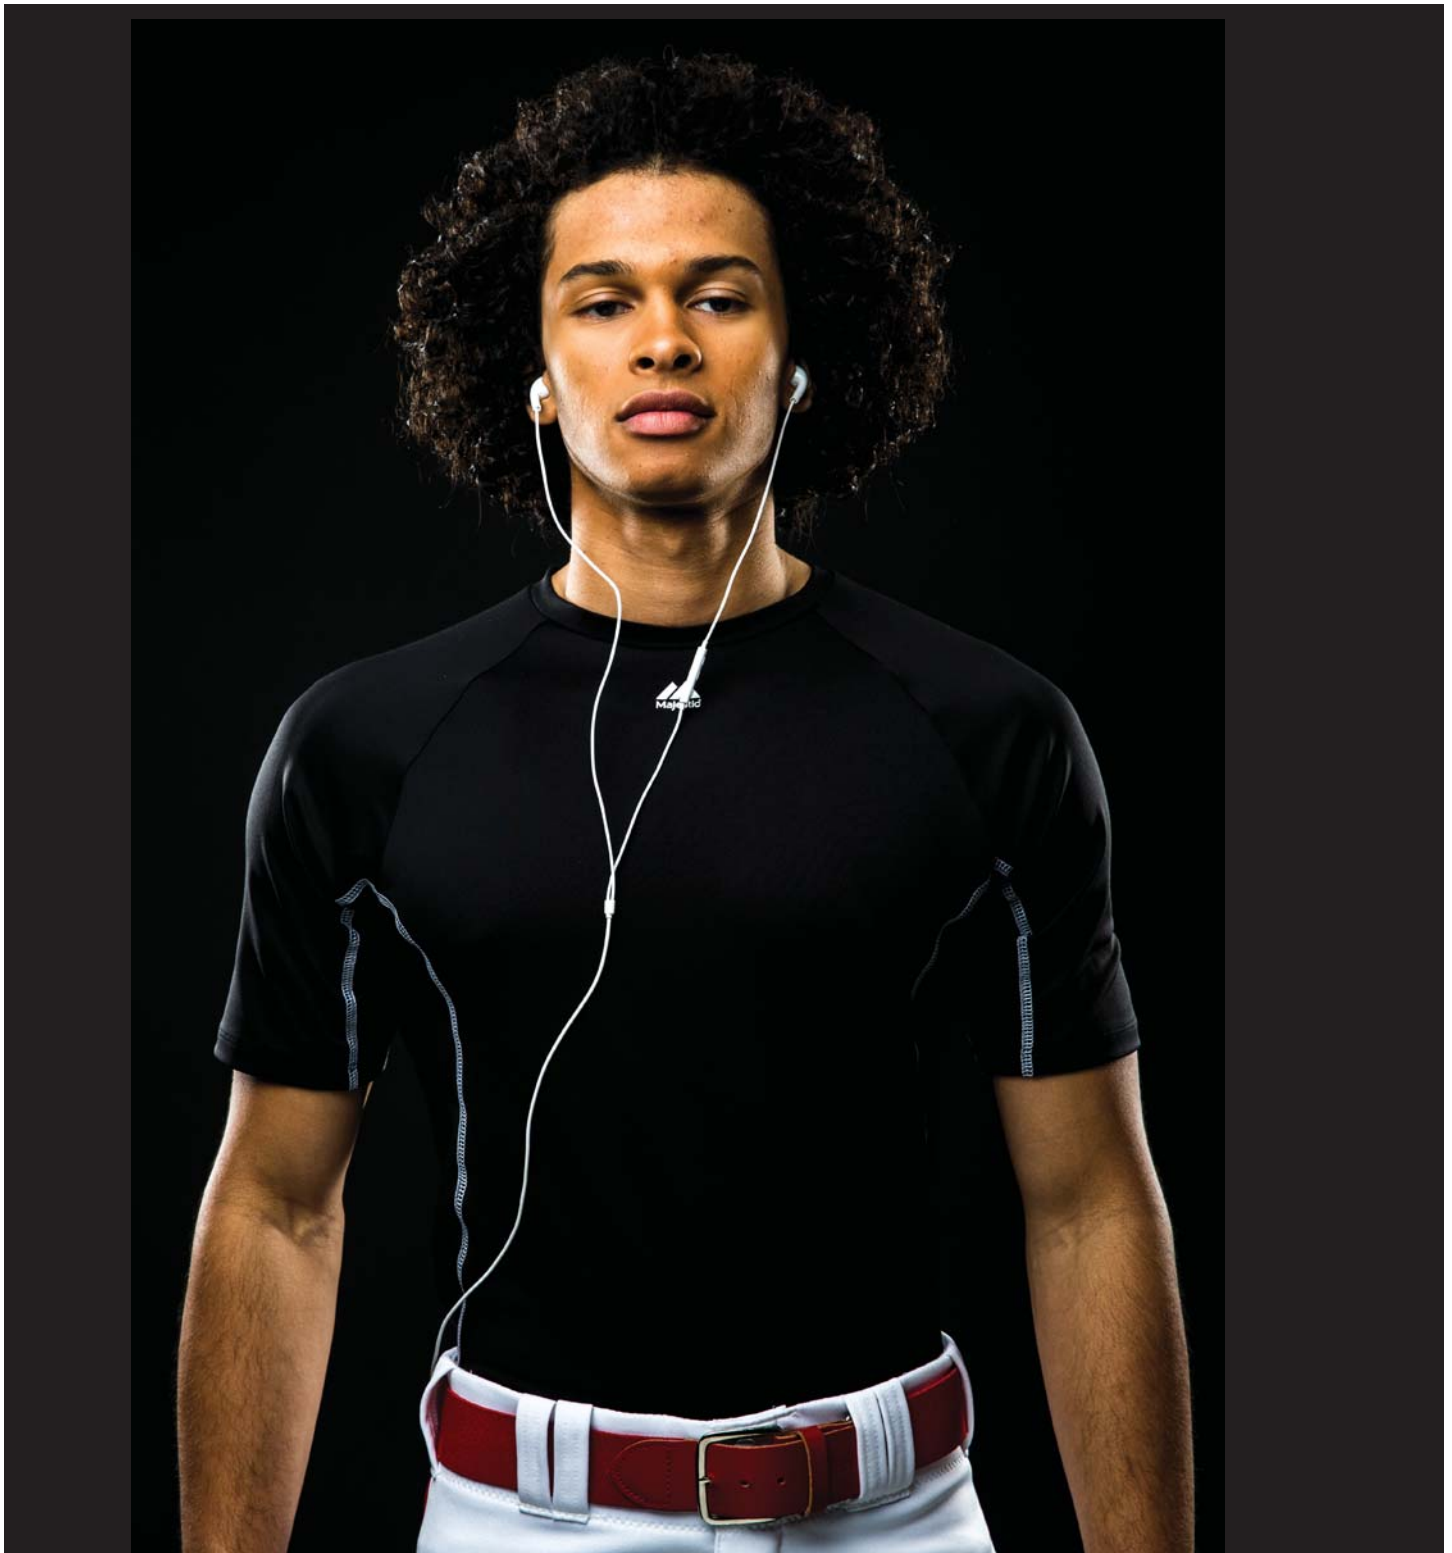

PREMIER "VIPER" FITTED BASE LAYER

210 gsm, 92/8 Polyester/Spandex jersey with moisture wicking. Short sleeve crewneck synthetic top. Contrast color stitching.

Fit = Fitted (not compression)

SIZES

72) I387 (Adult): S-3XL

73) IY87 (Youth): S-XL

MSRP

$27 (Adult) / $22 (Youth)

FITTED

ON THE SHELF