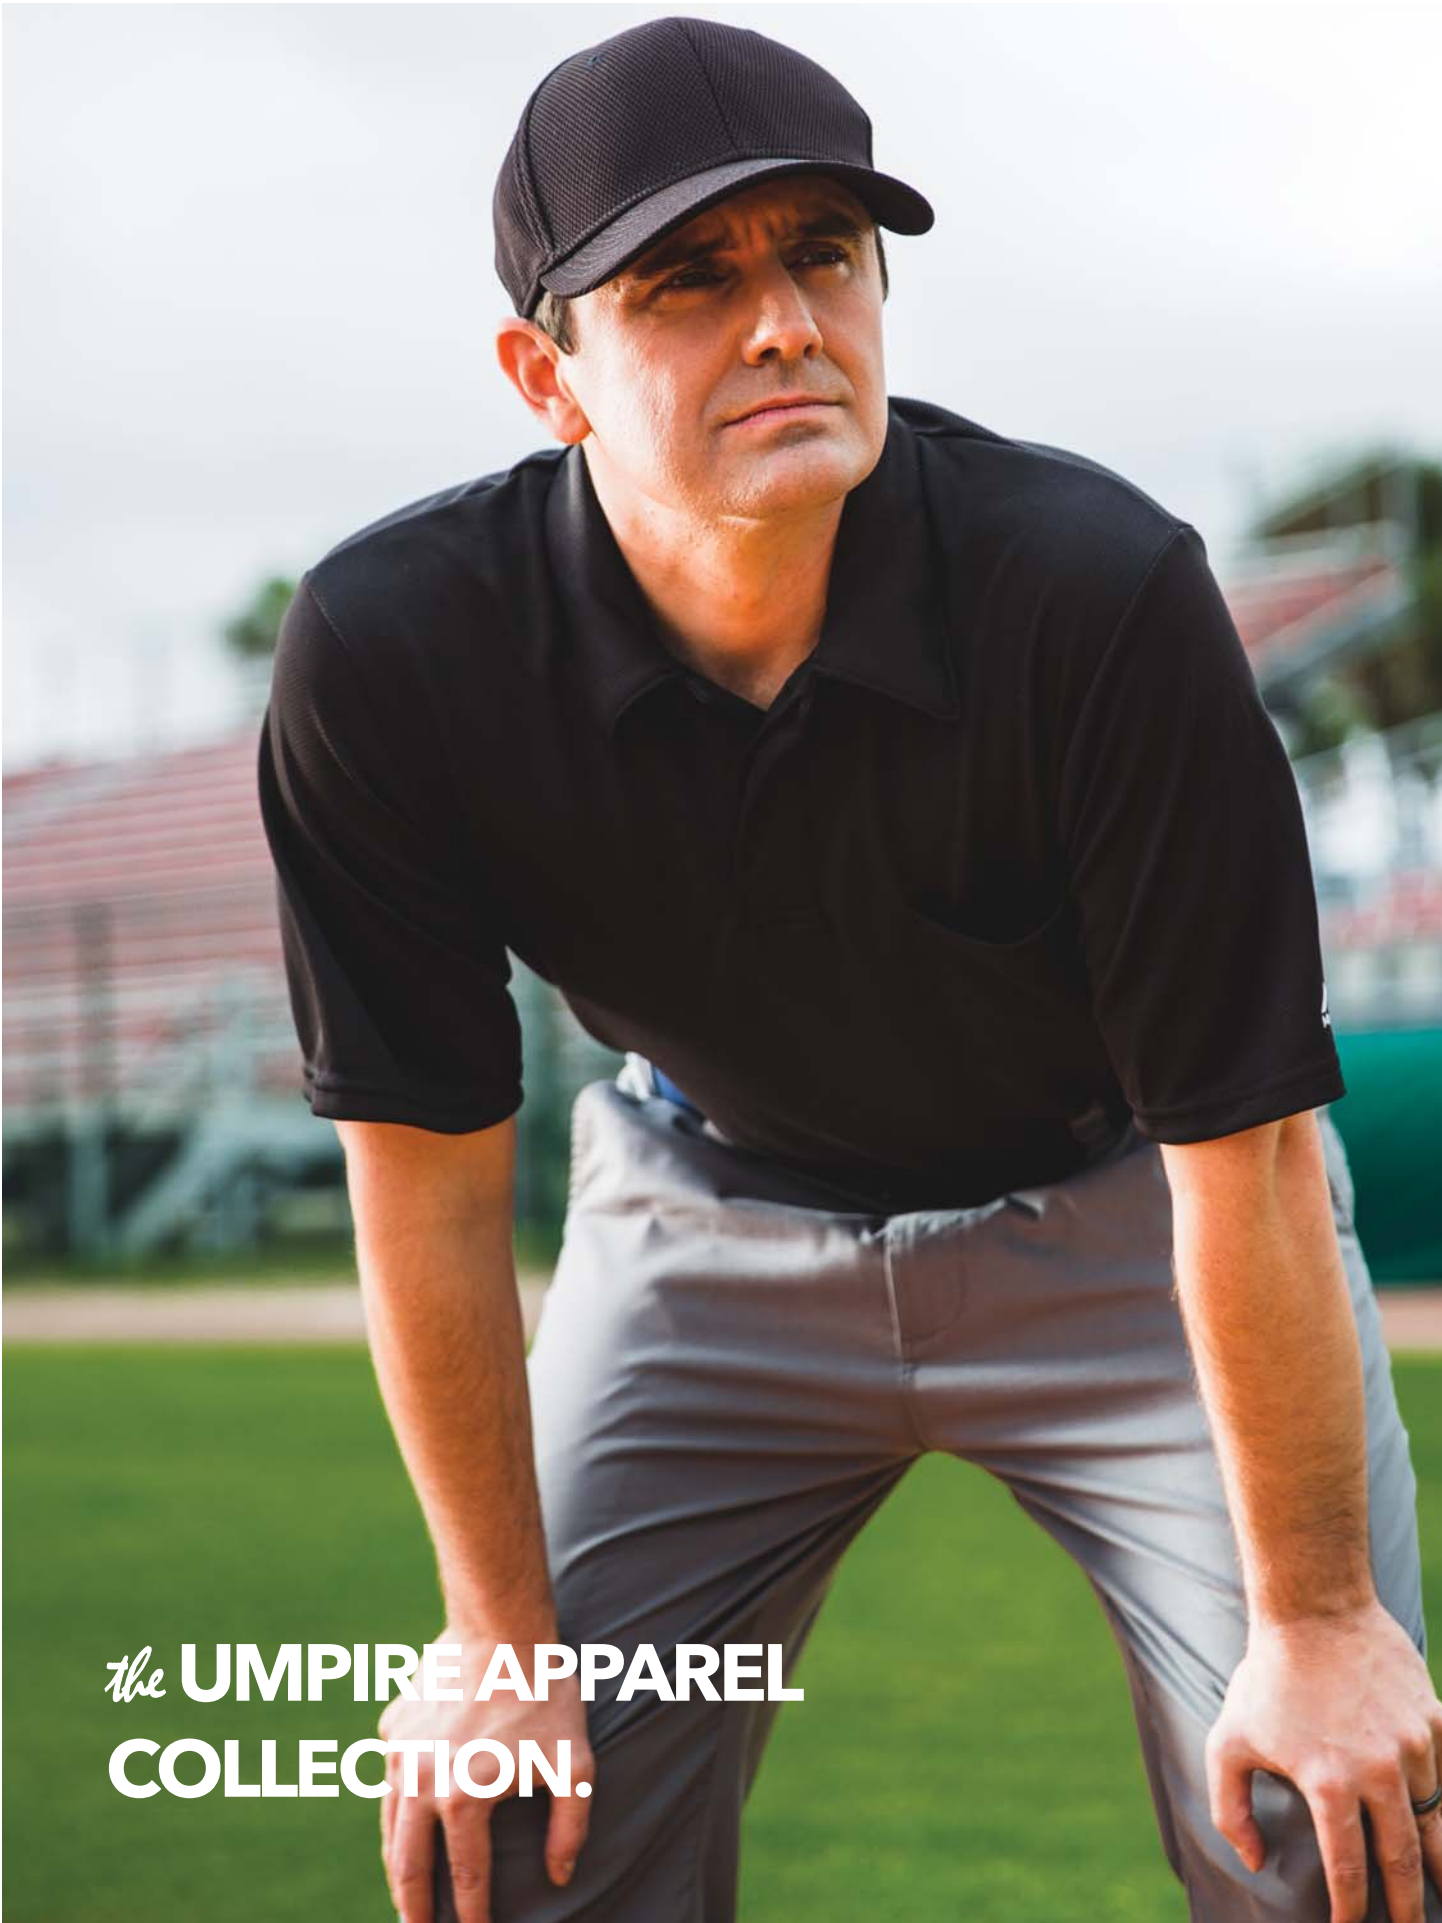

*the* **UMPIRE APPAREL  
COLLECTION.**

**DC** **DOUBLE CLIMATE**

Available with MLB silhouetted batter logo on back neck.

**AUTHENTIC COLLECTION THERMA BASE® DOUBLE CLIMATE UMPIRE JACKET (with OR without MLB® Silhouetted Batter Logo)**