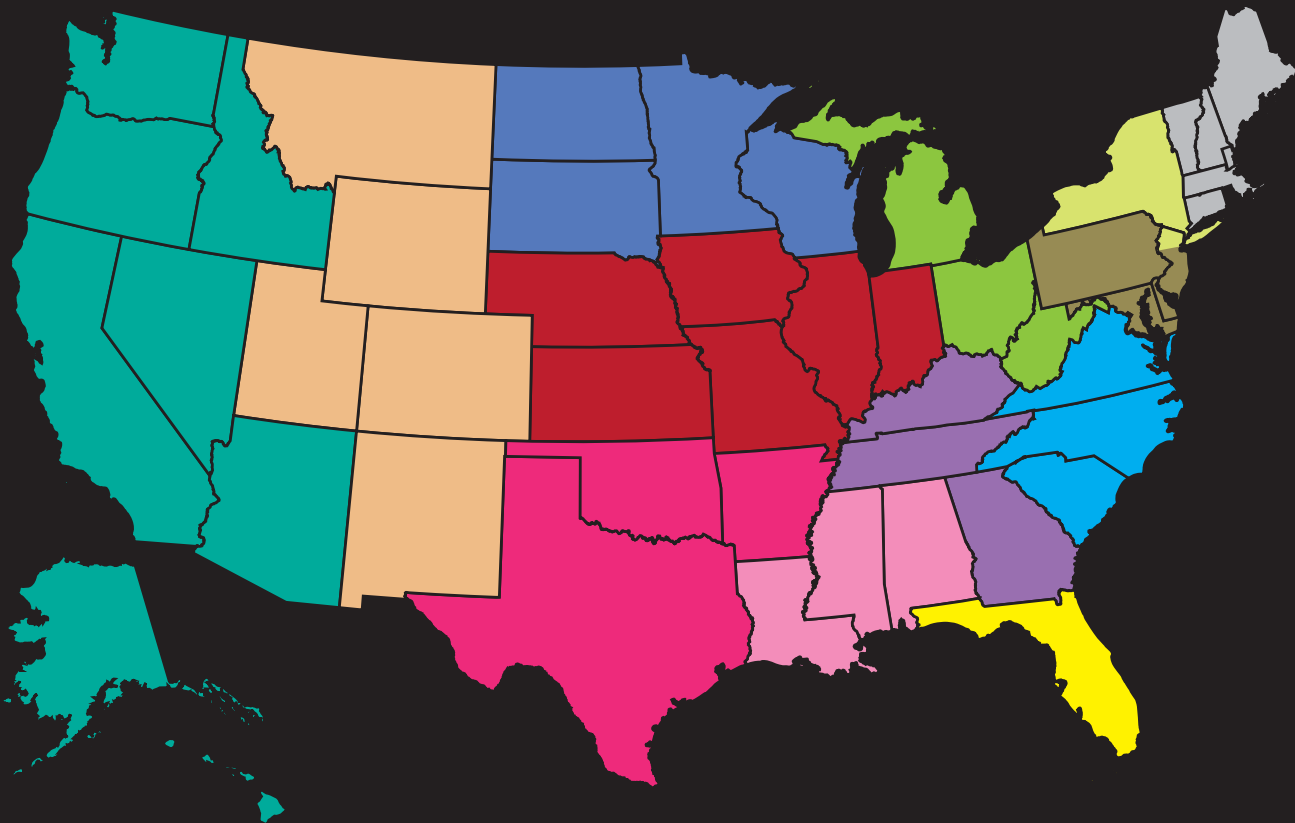

TEAM MAJESTIC SALES REPRESENTATIVES