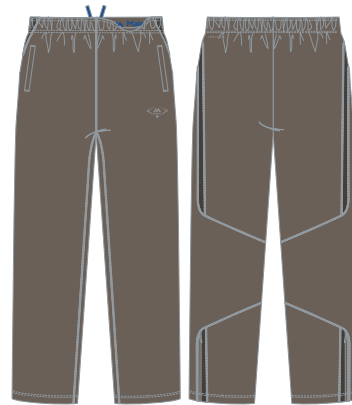

MAJESTIC PLAYER SERIES

TITANIUM/NIGHT BLACK/VICTORY BLUE

Style: BM23// **BY23**
Color/Org: 207K / MJB
Graphic: B35// **B35**

**SEE INSEAM CHART
PAGE 146**

**BUILT
FOR THE
BIGS**

NEW PERFORMANCE PANT

Active cooling zones mesh inserts, 4-way stretch synthetic and mesh fabrics, Flexible athletic fit, Flatlock stitching, Zippered bottom leg openings, Stretch terry logo waistband with draw cord, Majestic Player Series Icon logo silicone print, 245 gsm polyester/spandex, 4-way stretch body fabric with mesh inserts

SIZES

83) BM23 (Adult): S-2XL
84) BY23 (Youth): S-XL

MSRP

$70 (Adult) / $50 (Youth)

COOLBASE®

**NEW COLORS
PRE-BOOK ONLY
AVAILABLE 1/1/16**