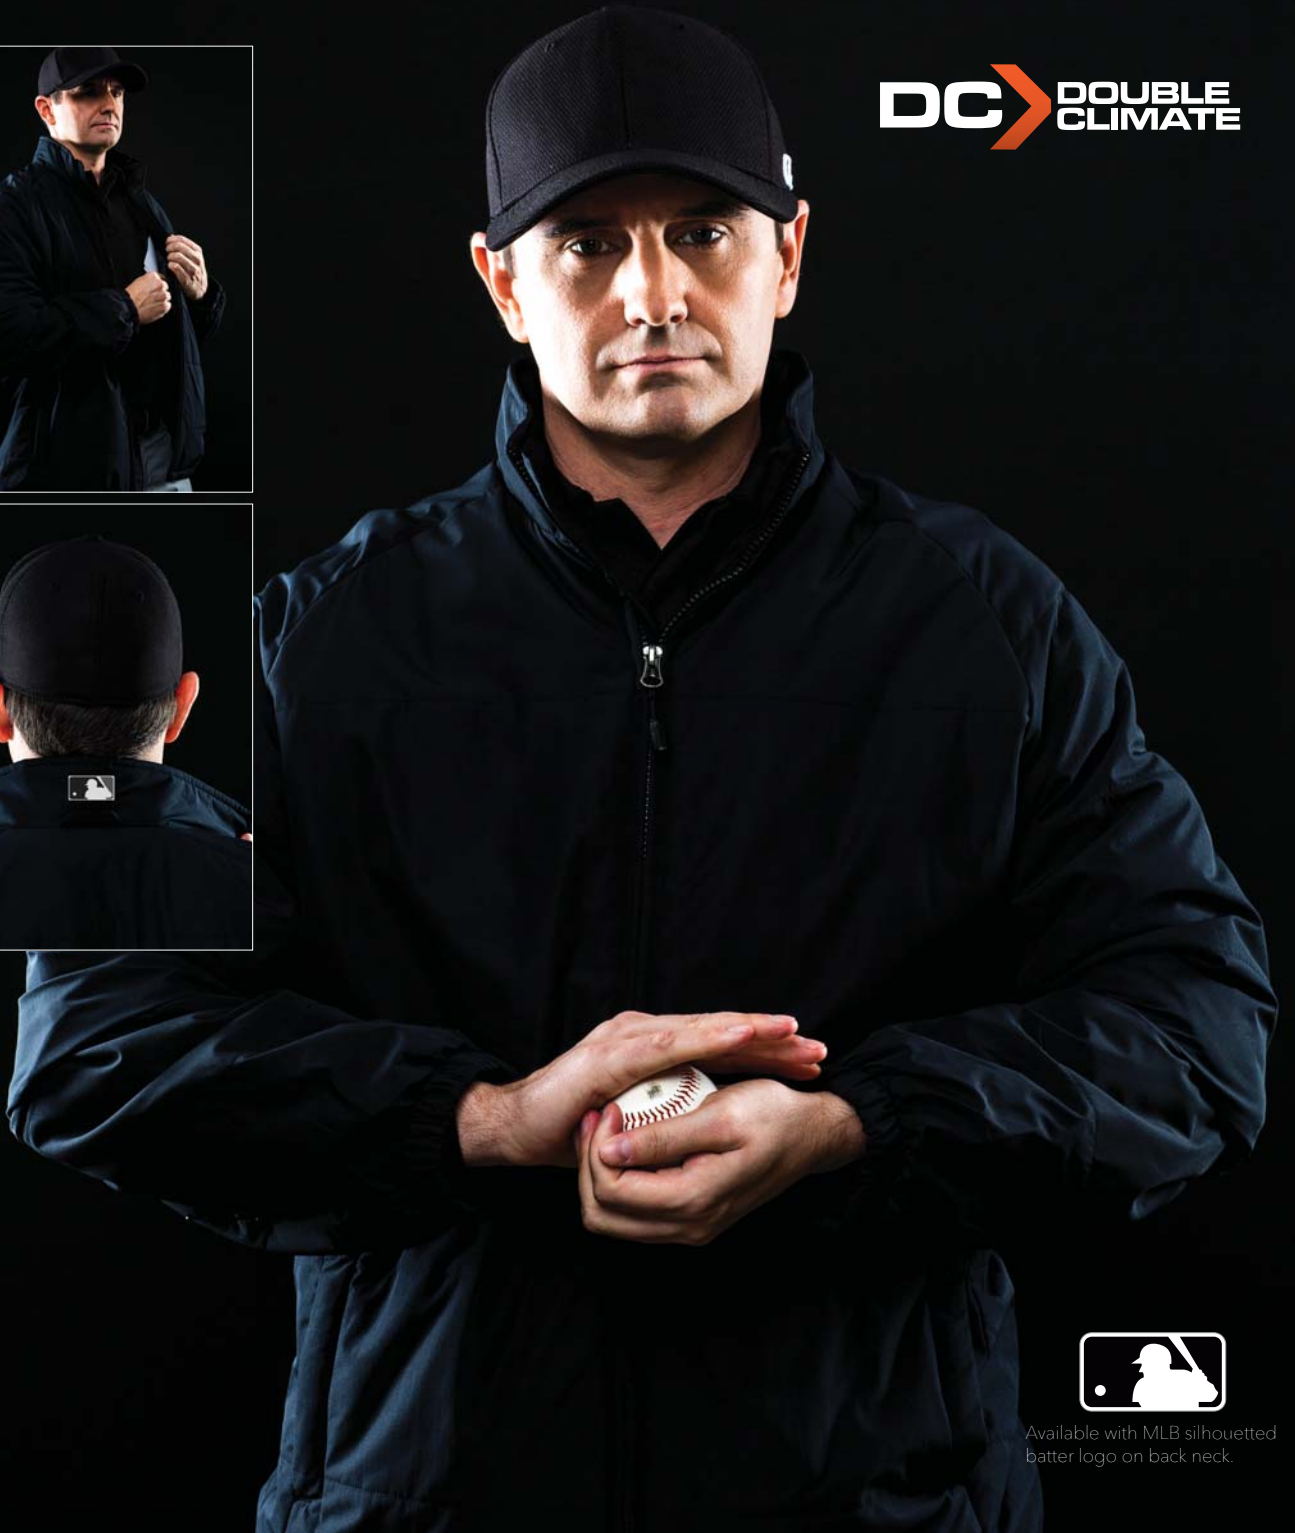

DC **DOUBLE CLIMATE**

Available with MLB silhouetted batter logo on back neck.

AUTHENTIC COLLECTION THERMA BASE® DOUBLE CLIMATE UMPIRE JACKET (with OR without MLB® Silhouetted Batter Logo)

76 gsm, 100% Polyester Ripstop, Elastic bottom and cuffs, Fleece lined through the body and sleeves, Quilted sport weight polyfil for warmth, Fleece lined pockets

SIZES

57) I397 (Adult): S-3XL

MSRP

$125

Country of Origin: Imported

ON THE SHELF

**2 WEEK START SHIP
3 WEEK CANCEL**