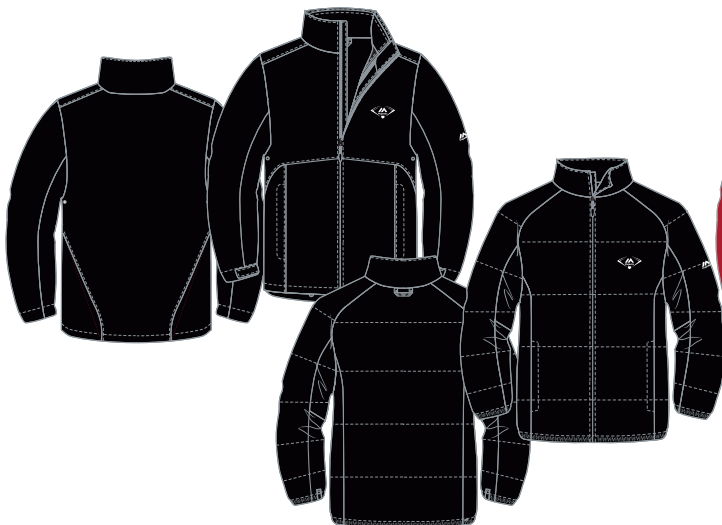

**SIZES**

96) 1398(Adult): S-3XL

**MSRP**

\$220 (Adult)

**ON THE SHELF**

MAJESTIC BRANDED COLLECTION

**PRO ROYAL/PRO ROYAL**  
 PRO ROYAL/PRO SCARLET  
 Style: 1398  
 Color/Org: M653/ MJB  
 Graphic: TOR

**PRO NAVY/PRO NAVY**  
 PRO NAVY/PRO SCARLET  
 Style: 1398  
 Color/Org: M658/ MJB  
 Graphic: TOR