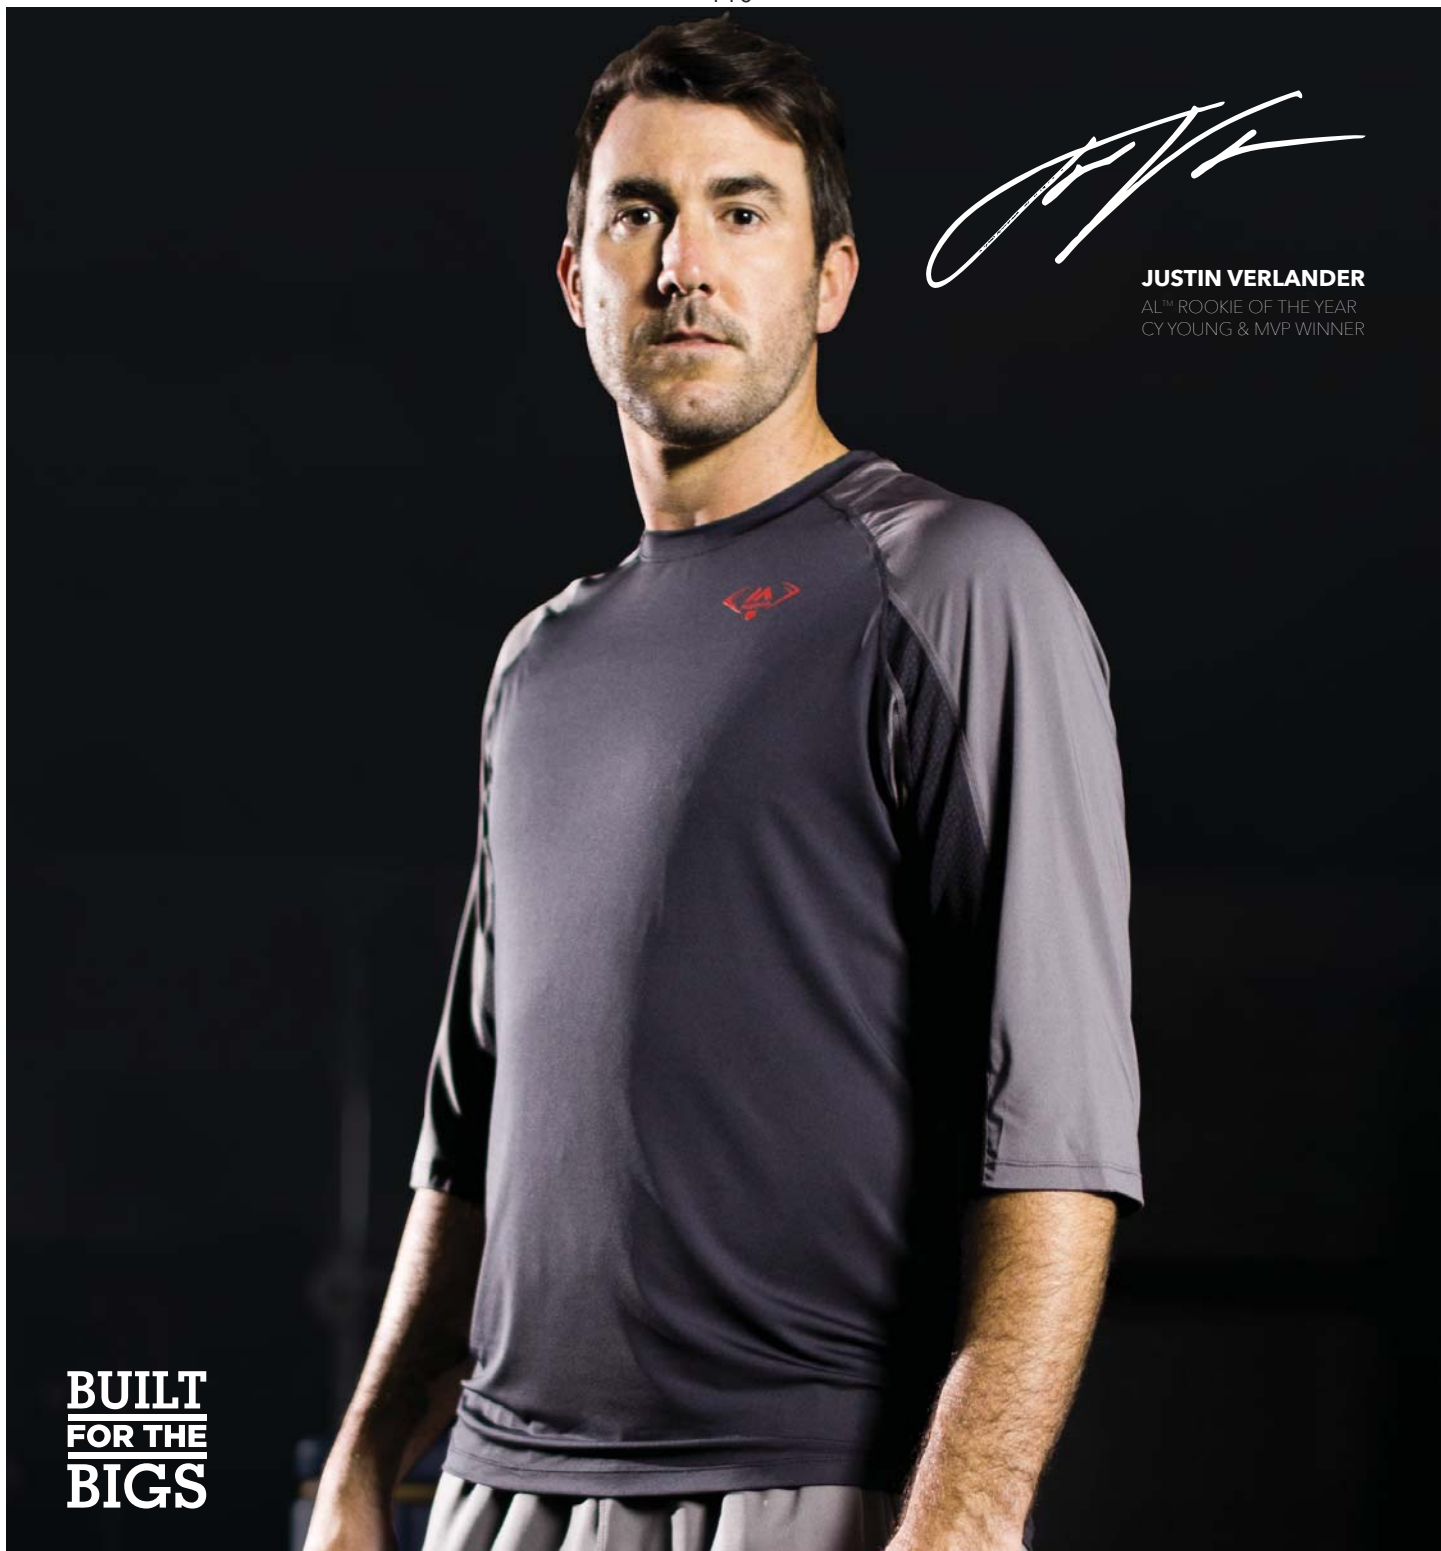

**SIZES**

85 BM06 (Adult): Small/Medium, Large, Extra Large

**MSRP**

\$70 (Adult)

Country of Origin: Imported

**COOLBASE**

**ON THE SHELF**

*Justin Verlander*