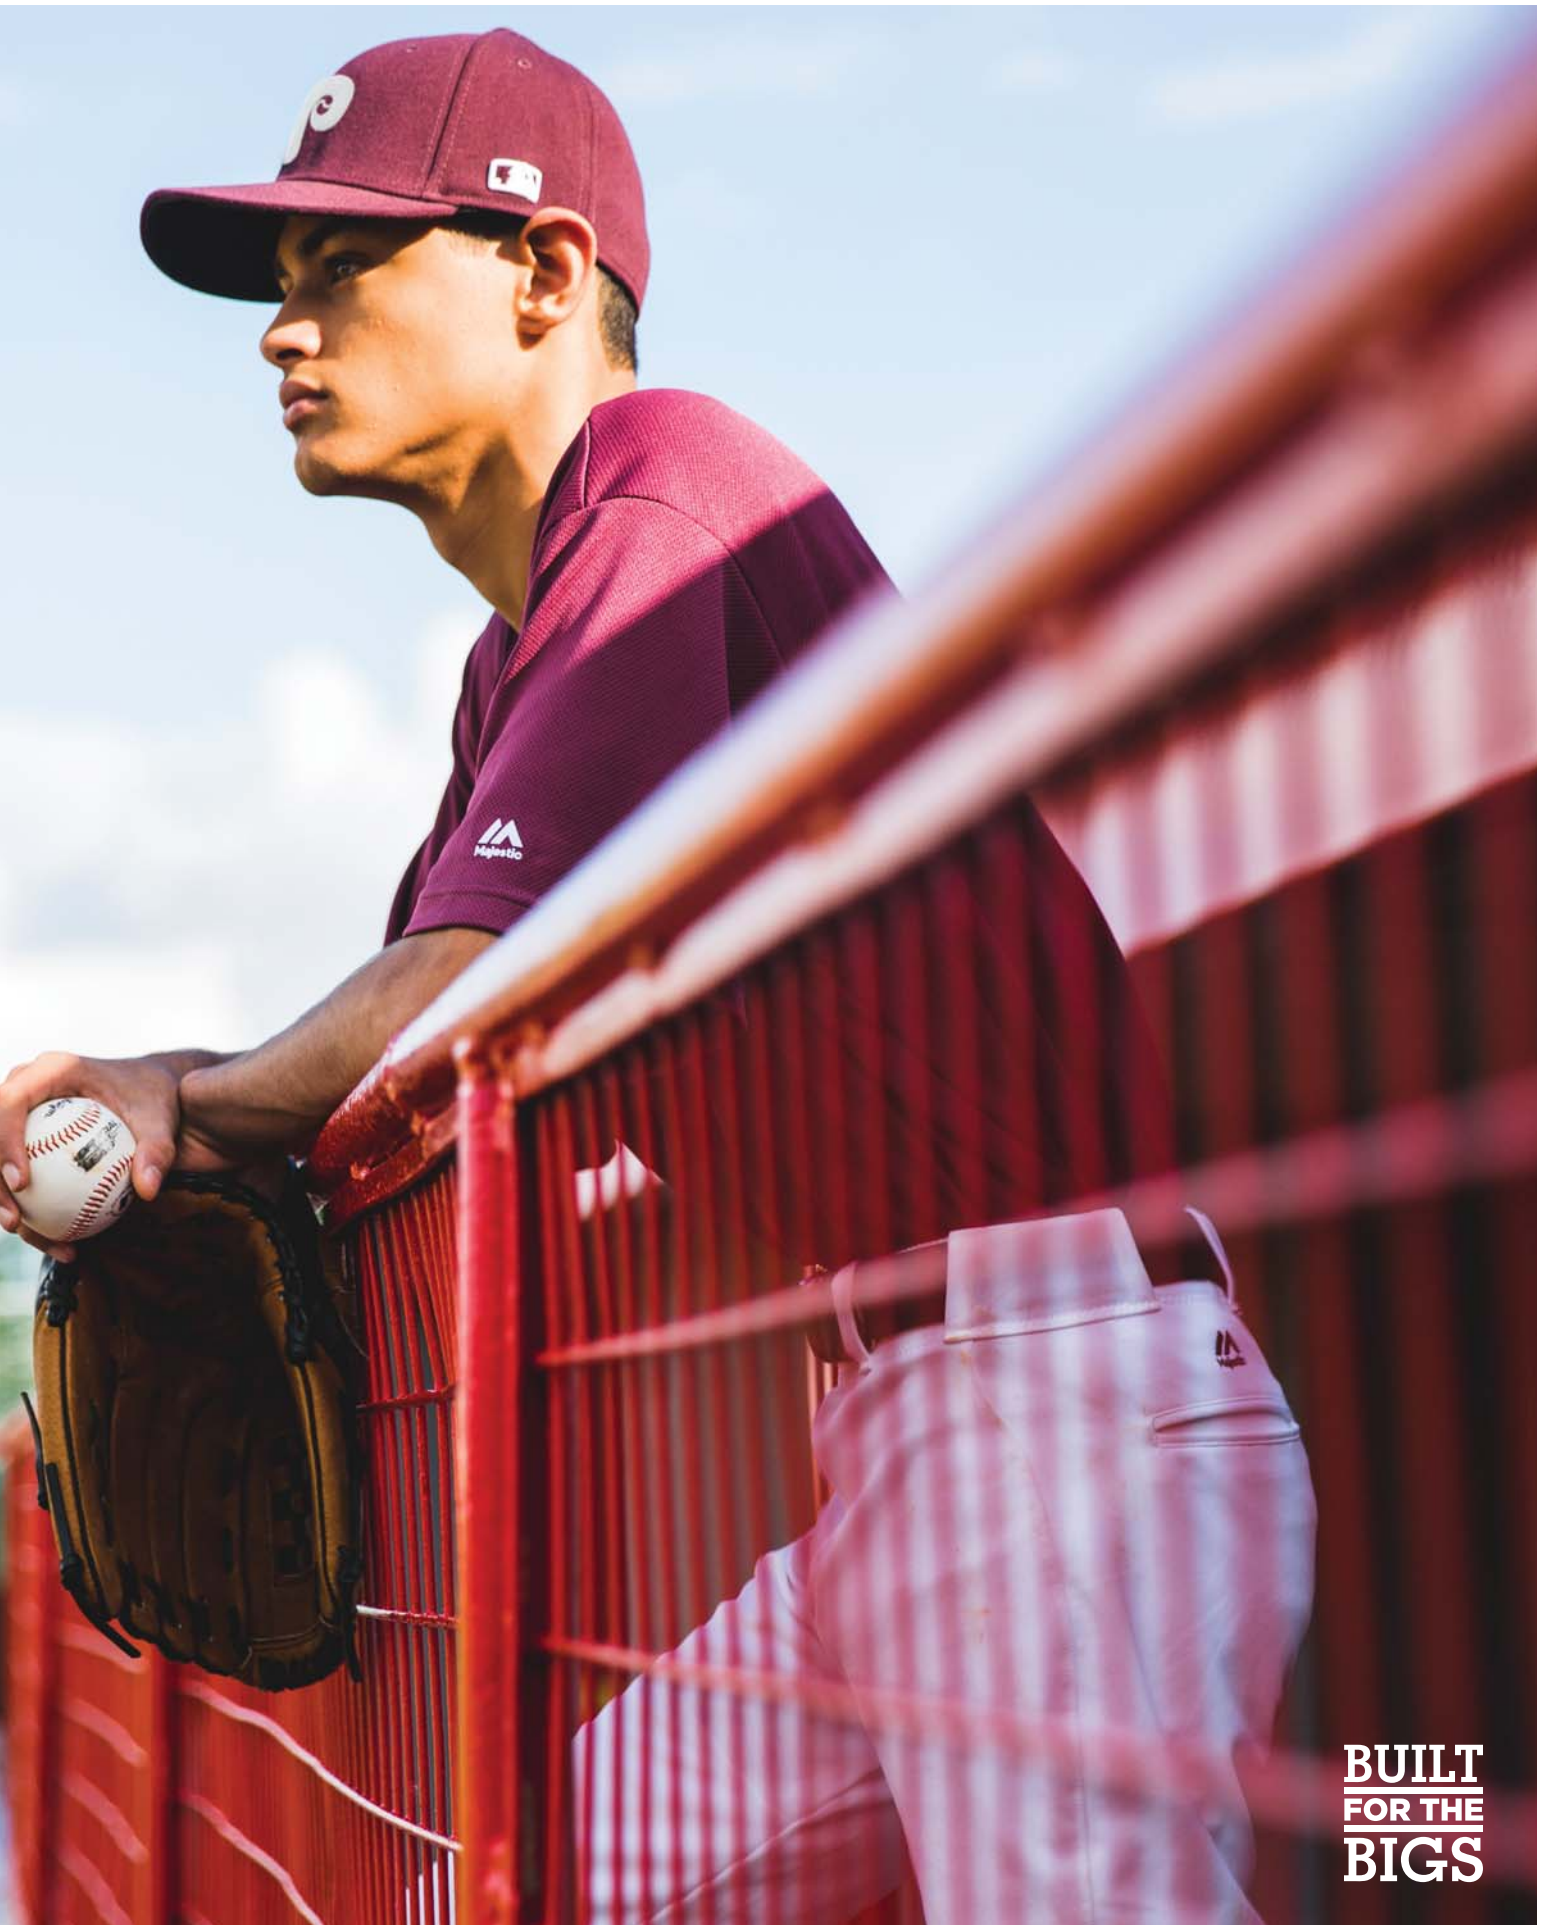

**BUILT
FOR THE
BIGS**