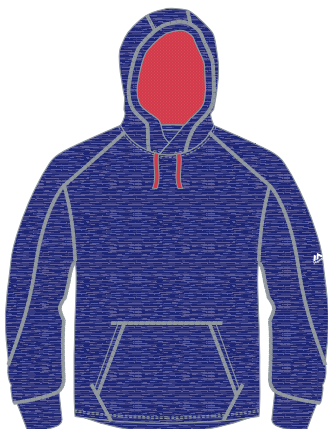

TEAM BRIGHT ROYAL/TEAM SCARLET

Style: 1328
Color/Org: 309J / MLB
Graphic: XXX