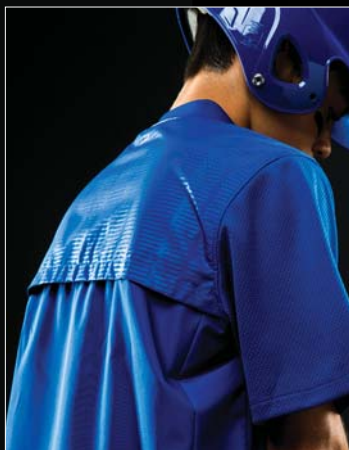

AUTHENTIC COLLECTION TRAINING JACKET

95 gsm, 100% polyester core ripstop, 130 gsm, 100% polyester mesh short sleeves Half-zip short sleeve pullover jacket, Contrast trim at shoulder and back neck seams, Chest and upper back vents with mesh lining, Embossed print at yoke, Front pockets

SIZES

58) IJ18 (Adult): S-3XL

59) IJ8Y (Youth): M-XL

MSRP

$75 (Adult) / $67.50 (Youth)

ON THE SHELF