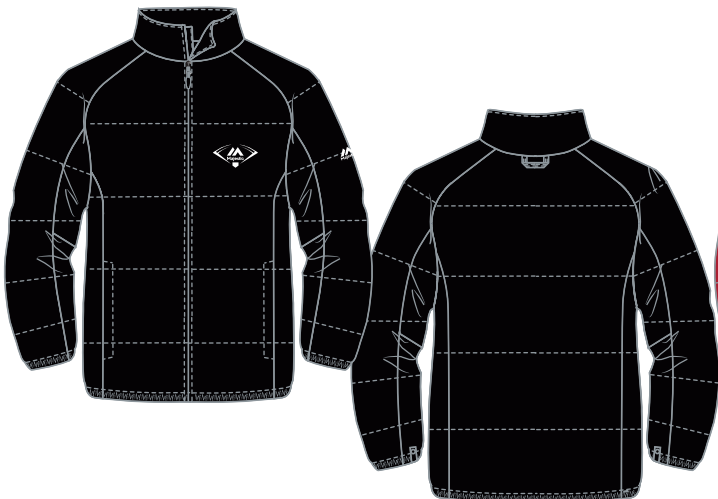

PRO BLACK/PRO BLACK

Style: I397
Color/Org: M203/ MJB
Graphic: TOS