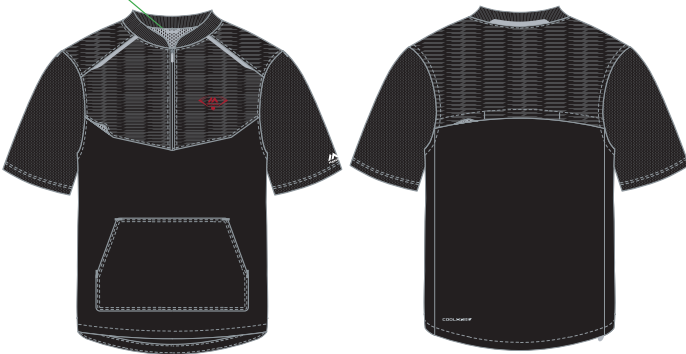

TEAM BLACK/TEAM BASE GRAY

Style: IJ18 // **IJ8Y**
Color/Org: 882J / MJB
Graphic: TOT // **TOT**

Locker Loop
ALWAYS GAME.