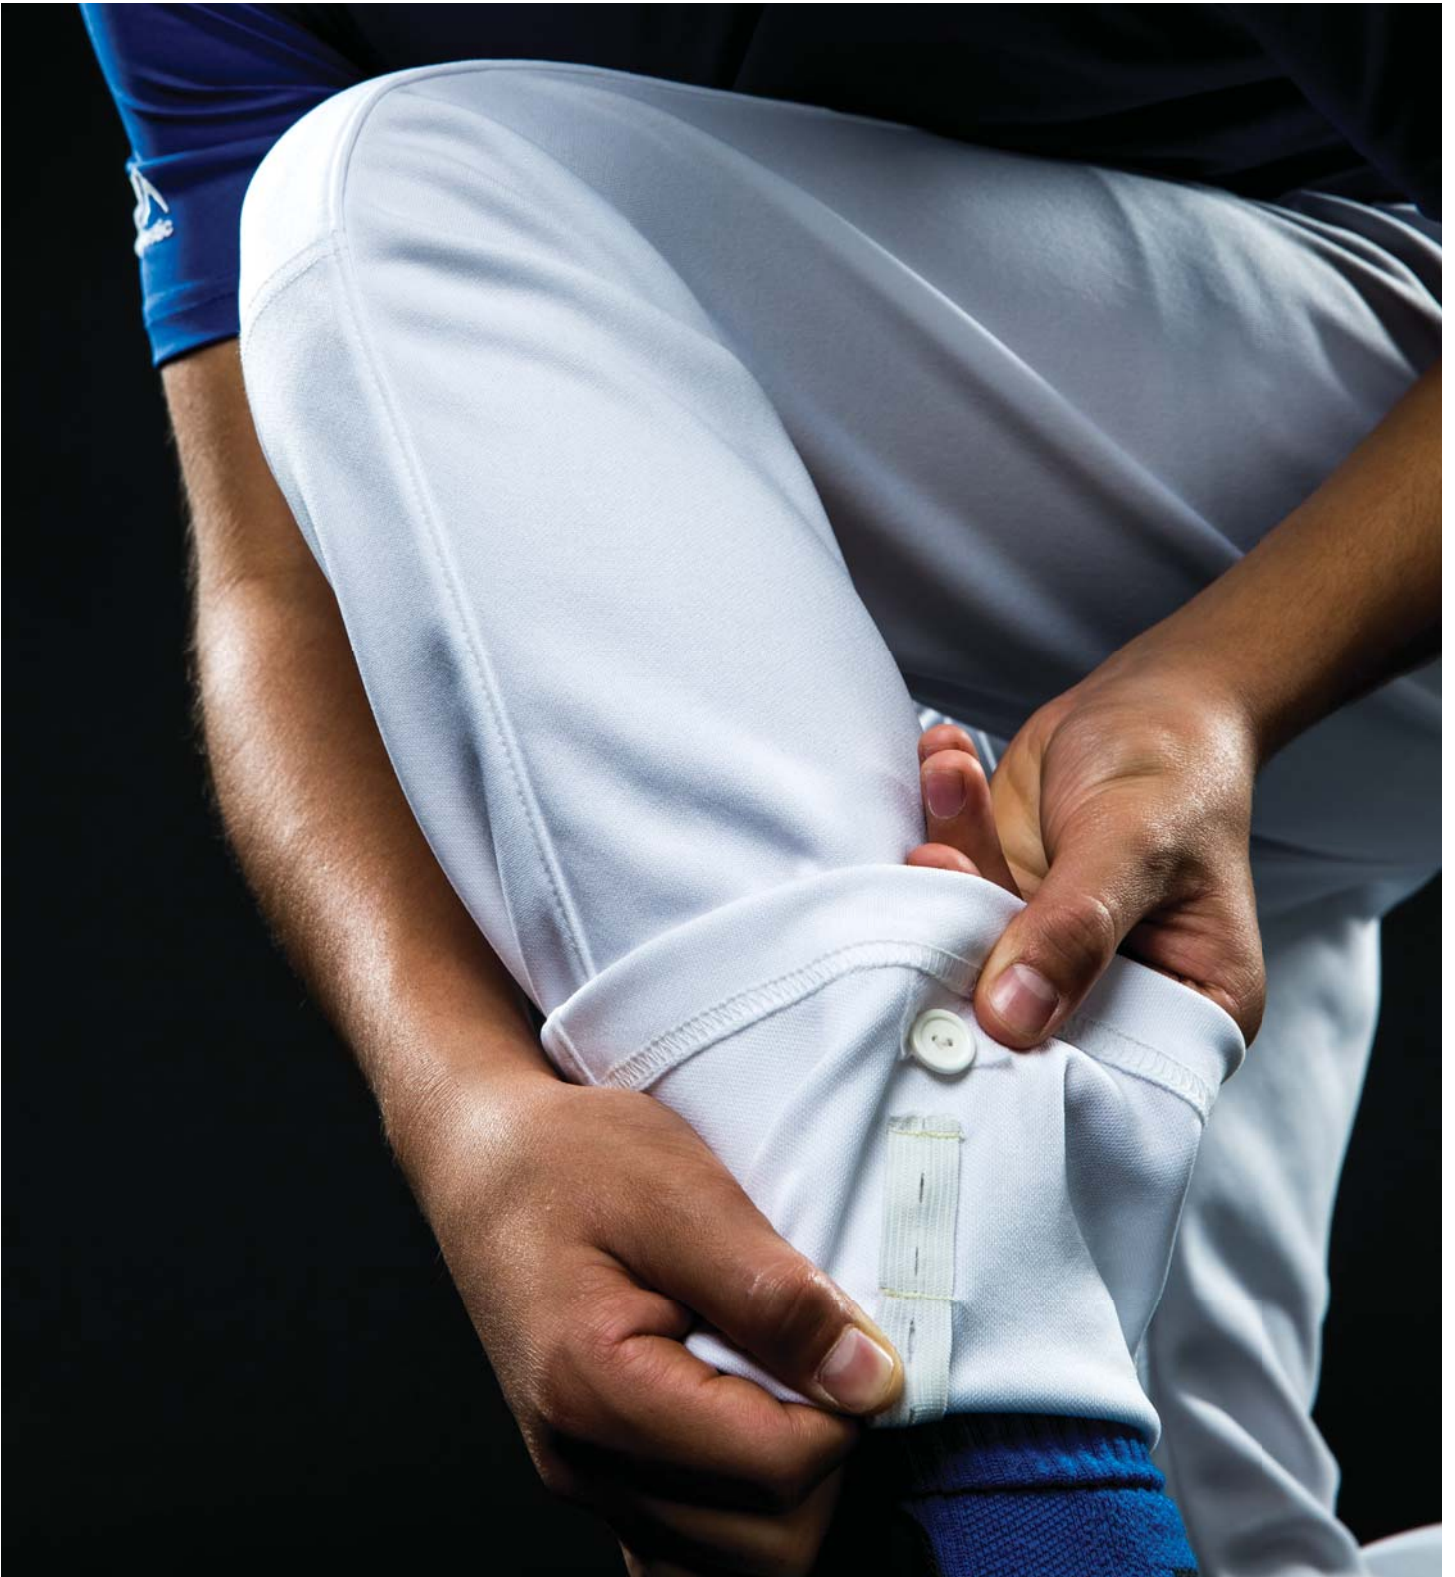

### **NEW Cool Base® PREMIER ADJUSTABLE PANT**

225 gsm, 100% Poly Double Knit with Soil Release technology, Easily adjustable at the waist (up to 3 inches smaller than standard waist size) and inseam (up to 5 inches shorter than standard inseam) using elastic and button enclosures, Welled set-in back pockets, Double Knees, Gripper Waistband, Pro style tunnel belt loops, Relaxed Fit, Open Bottom.