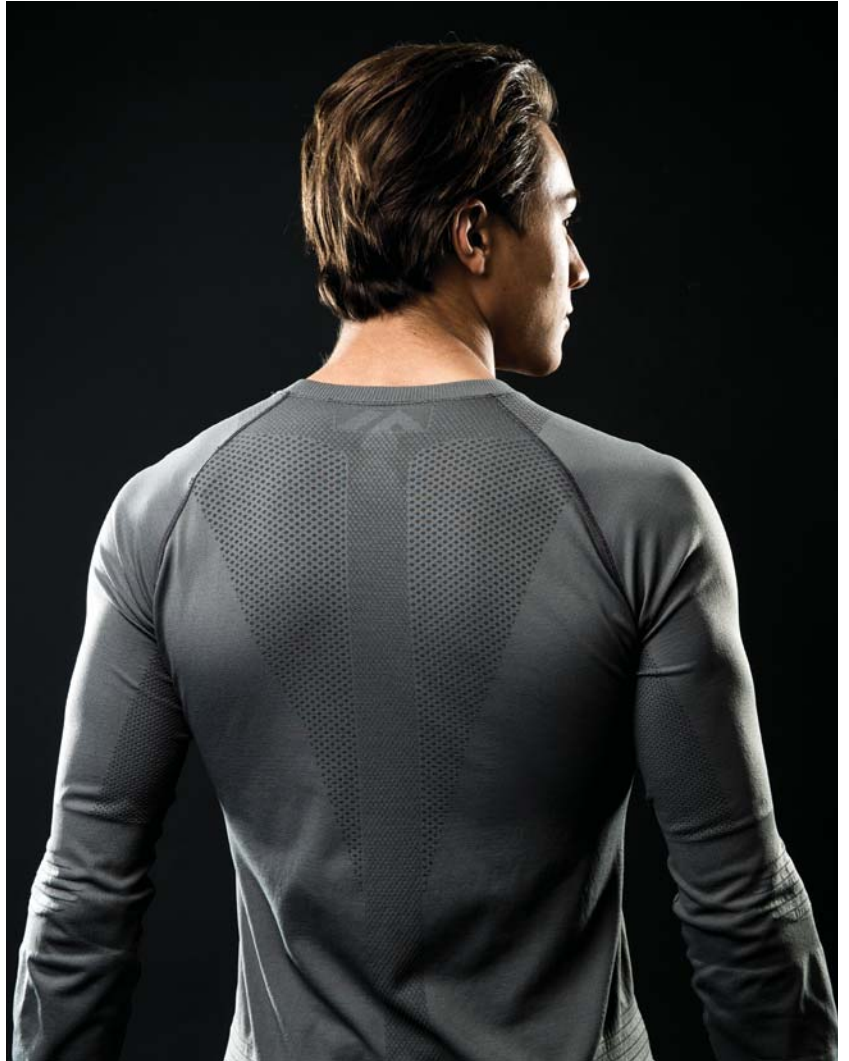

MAJESTIC PLAYER SERIES

TITANIUM/ALUMINUM/NIGHT BLACK

Style: BM06
Color/Org: 324G / MJB
Graphic: B06

**BUILT
FOR THE
BIGS**

SEAMLESS PERFORMANCE BASE LAYER

Seamless knit construction, Integrated active cooling zones, 4-way stretch synthetic nylon fabric, Streamlined close fit, Flatlock stitching, Majestic Player Series Icon logo silicone print, Chrome & Reflective Transfer logos, 180 gsm, 100% Nylon Jersey

SIZES

85 BM06 (Adult): Small/Medium, Large, Extra Large

MSRP

$70 (Adult)

Country of Origin: Imported

COOLBASE

ON THE SHELF