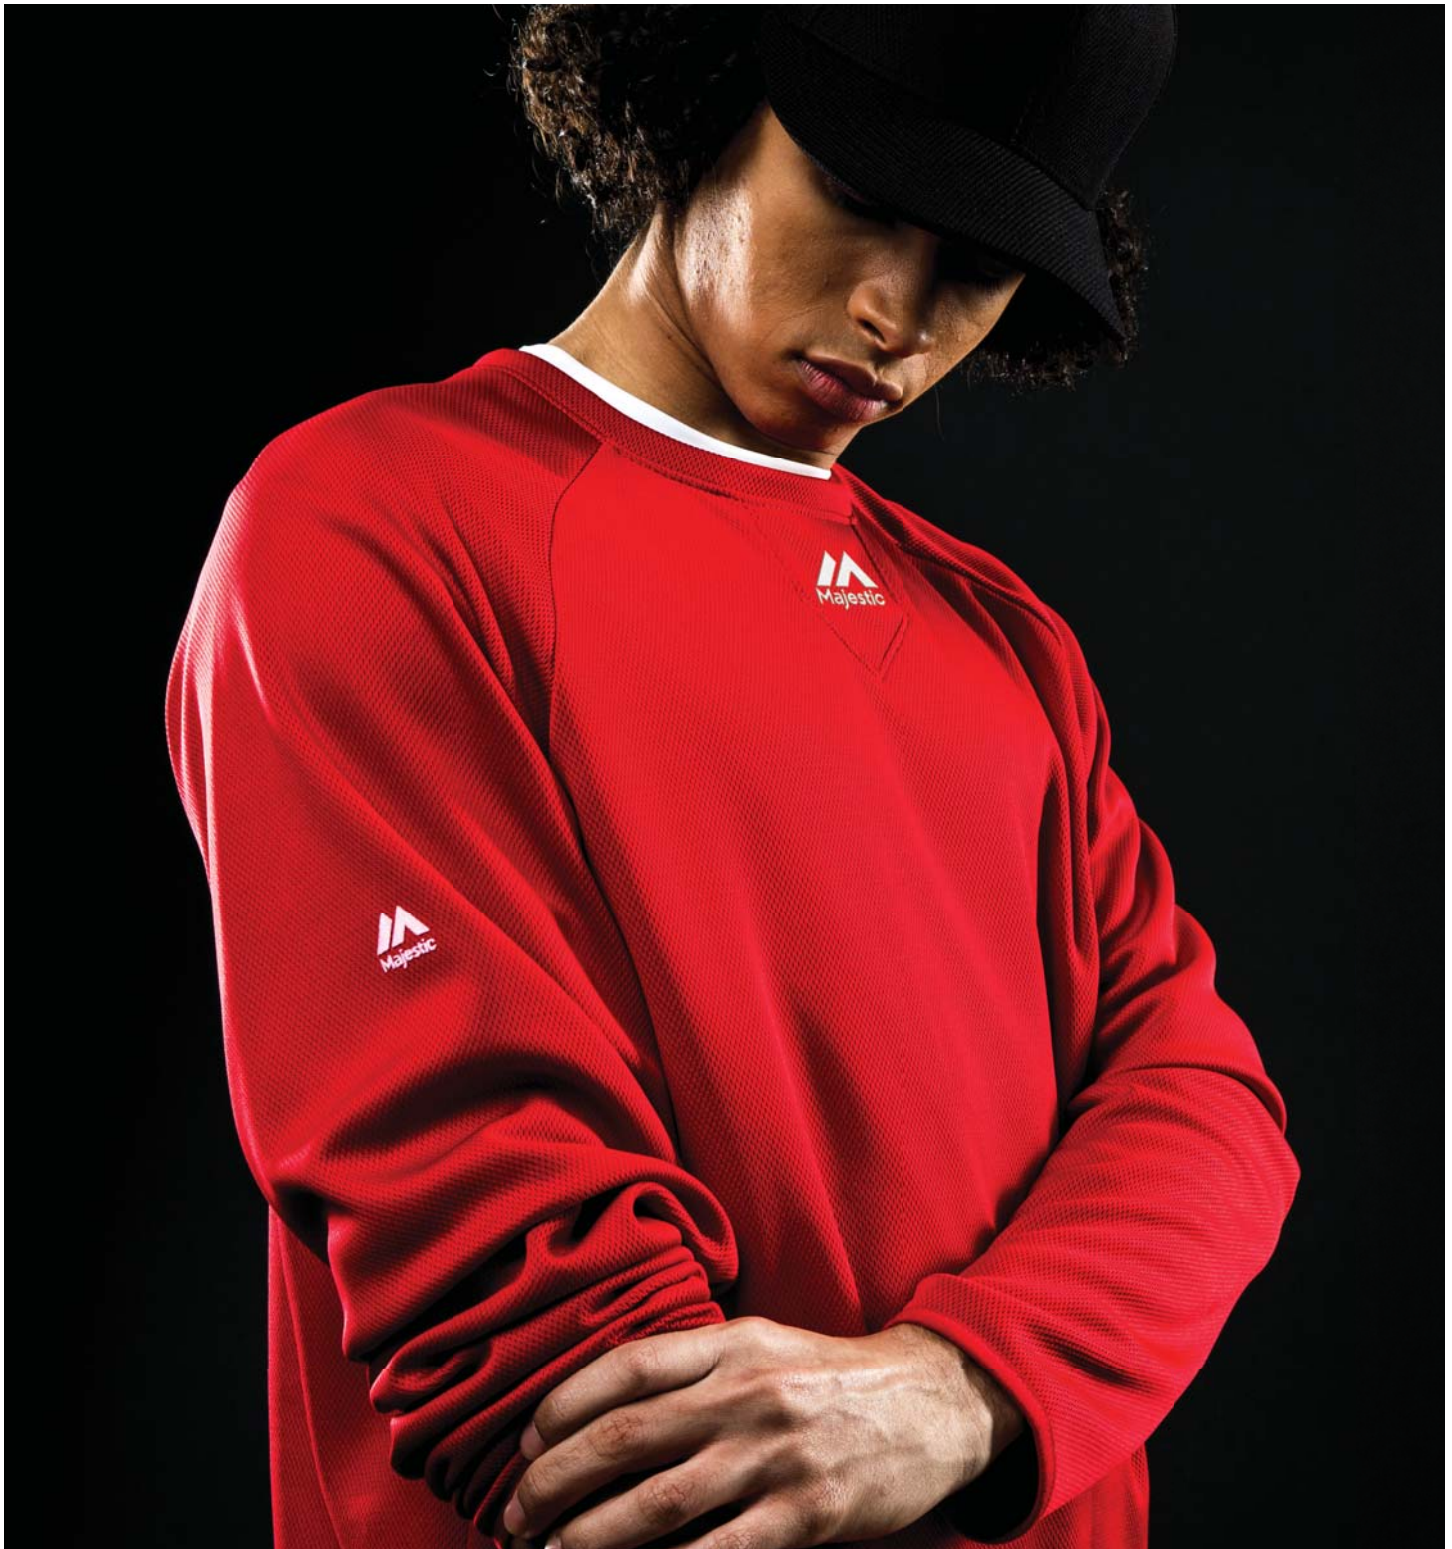

PREMIER HOME PLATE TECH FLEECE

245 gsm, 100% Polyester fleece, Crew neck pullover fleece, Self fabric cuff and waistband, Homeplate dimensions: 3" wide x 3.25" length through center, 2.25" length on sides, Embroidered Majestic Logo inside home plate at neck

SIZES

106) I394 (Adult): XS-3XL

107) I39Y (Youth): S-XL

MSRP

$45 (Adult) / $35 (Youth)

ON THE SHELF