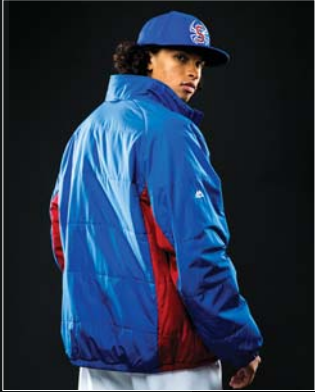

DC **DOUBLE CLIMATE**

AUTHENTIC COLLECTION THERMA BASE® DOUBLE CLIMATE JACKET

100% Polyester Ripstop, Inside chest pocket allows you to embroider your teams' logo without puncturing the lining, Quilted sport weight polyfil for warmth, Elastic bottom and cuffs, Fleece lined through the body and sleeves, Zips into the outer shell of our 3-in-1 Triple Climate jacket, Only Left Chest decoration can be sewn or embroidered without puncturing the inner lining of both the inner and outer shells of the jackets. If decorated with full chest mark, you will puncture the inner lining. Please verify your logo or mark can be decorated as intended.

SIZES

57) 1397 (Adult): S-3XL

MSRP

$125 (Adult)

ON THE SHELF