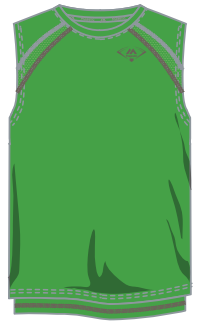

CLASSIC GREEN/TITANIUM/TITANIUM

MAJESTIC PLAYER SERIES